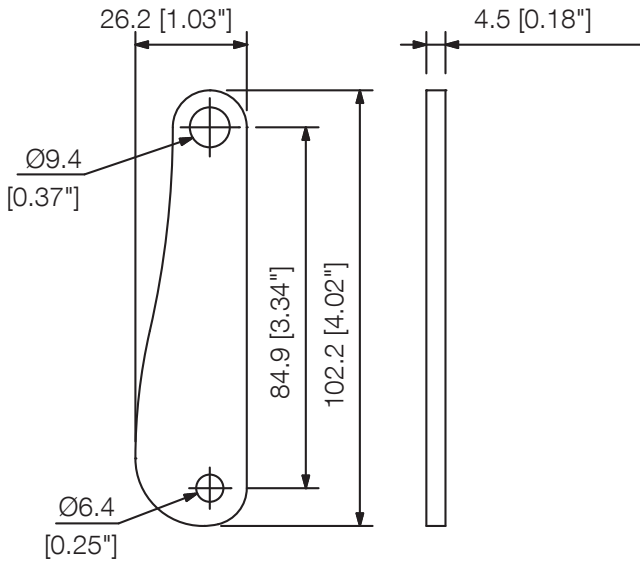

# HY-60DW-WP

ANGLE ADJUSTMENT BRACKET

By using three HY-60DW-WP brackets, the directivity angle mode of the HX-7W-WP can be changed to 60° mode. It is also possible to change the directivity angle mode to 15° mode, 30° mode, or 45° mode. This bracket is designed for outdoor use.

# HY-60DW-WP

ANGLE ADJUSTMENT BRACKET

Appearance

Mounting example (scale: 1/10)